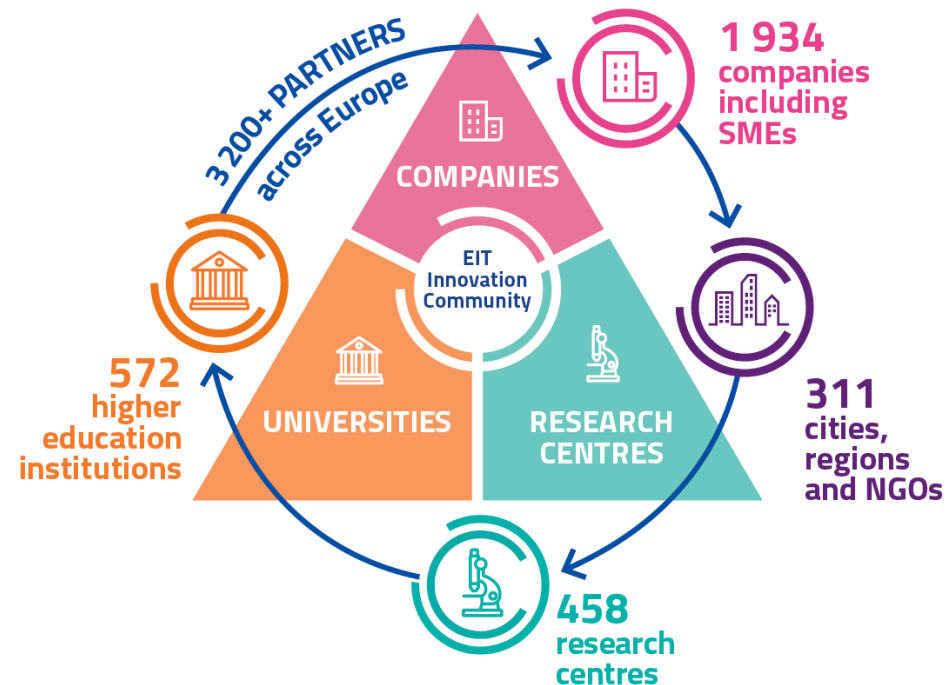

EUROPE'S LARGEST INNOVATION NETWORK

What is the EIT?

The European Institute of Innovation and Technology (EIT) drives innovation in Europe by supporting entrepreneurs, innovators and students across Europe to turn their best ideas into reality.

How does the EIT work?

Trains a new generation of entrepreneurs

Develops innovative products and services

Power start-ups & scale-ups

70+ Innovation Hubs across Europe

3 200+ Partners across Europe

4 600+ Graduates completing EIT programmes

1 670+ New products and services

5 600+ Ventures supported

6B€ Investment raised by EIT ventures

17 400+ Jobs created

*figures August 2022

Europe's largest innovation community

European Institute of Innovation & Technology

A body of the European Union

EIT Flagship Initiatives under the New European Innovation Agenda

- **Deep Tech Talent Initiative**

- Skilling, Reskilling, Upskilling 1 million **Deep Tech Talents** over the next 3 years
- Pledge: INNOVEIT Summit, Brussels - 11 October